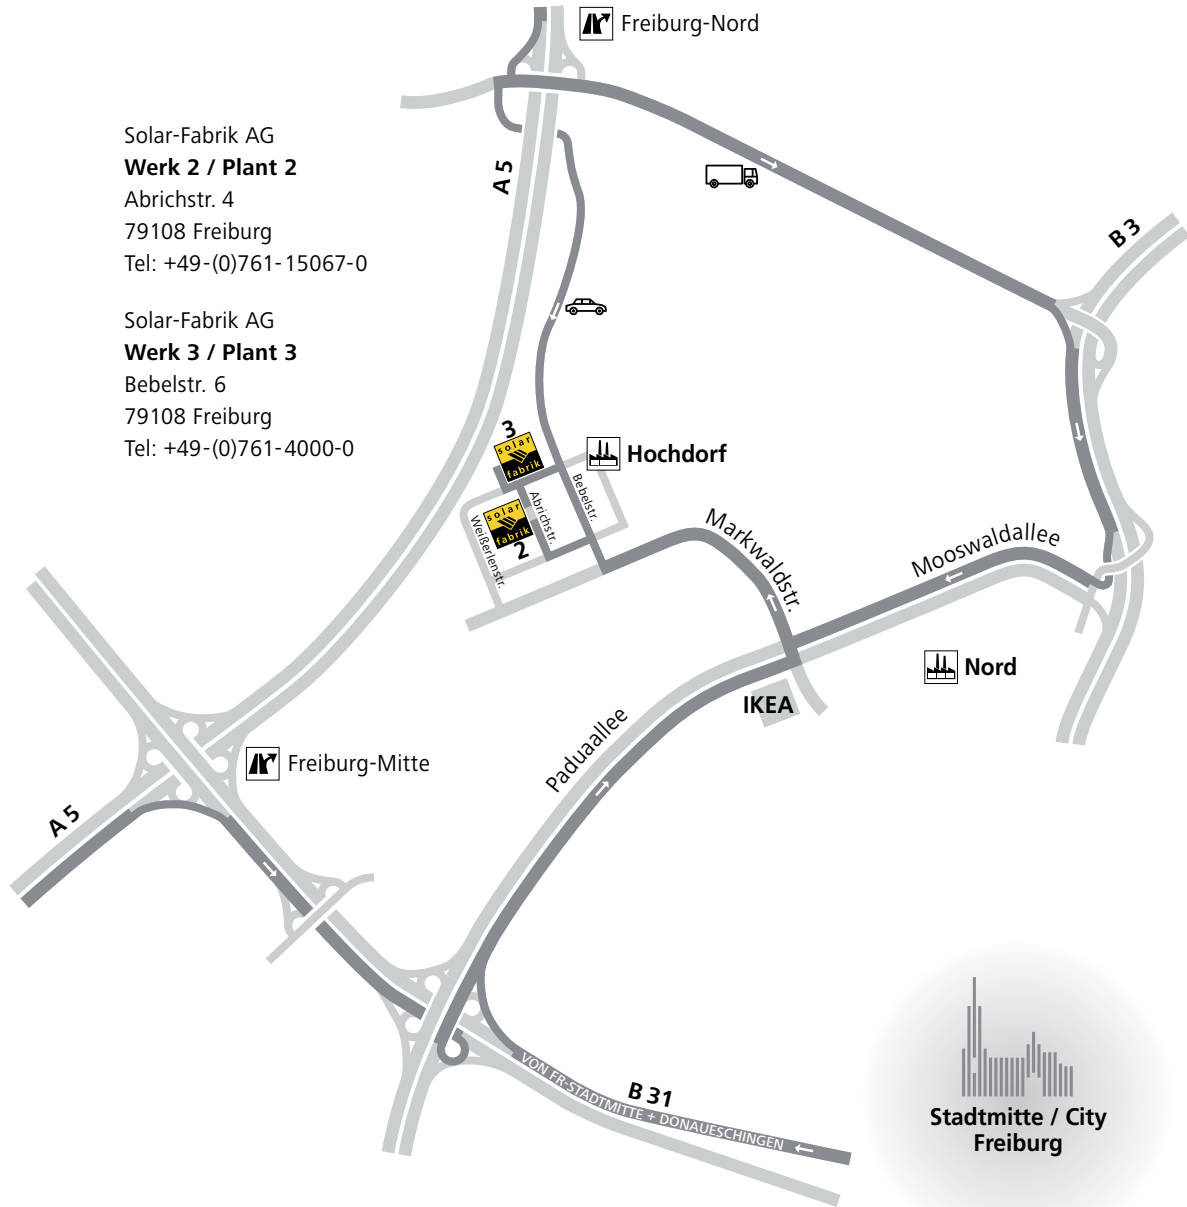

## **Route description:**

**Solar-Fabrik AG Plant 3**  
**Bebelstr. 6**  
**79108 Freiburg**  
**Tel: +49-(0)761- 4000-0**

## **TRAVEL BY CAR**

### **Coming from Freiburg in westward direction on B31a**

- Exit „Paduaallee“ in direction of „Industriegebiet Hochdorf“
- Exit „Industriegebiet Hochdorf“
- Turn left into „Markwaldstraße“ direction „Industriegebiet Hochdorf“
- Next turn right into „Bebelstraße“
- Continue straight till „Bebelstraße 6“
- Solar-Fabrik plant 3 is on the left side
- Take gateway next to the building with blue frontage
- Drive pass the building on the left hand side till the last office building or the very last hall (loading ramp)

### **Coming from Freiburg, central station, on the bridge**

- Take tram line no. 1 direction „Landwasser“
- Up to terminal stop „Moosweiher“
- Transfer bus 36 direction „Hochdorf“
- Stop „Weisserlenstraße“
- Walk straight in driving direction
- After 100 m you will find the Solar-Fabrik plant 3 (Building with blue glass front) on the left side
- Walk pass the complex of buildings on the left hand side till the last office building or the very last hall (loading ramp)